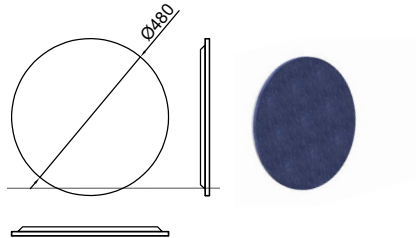

THRESHOLD MODULAR PANEL

HANGING MIRROR
Ø: 300 mm / 11.81 inch

HANGING FABRIC PANEL
Ø: 480 mm / 18.89 inch

KOLEKSİYON

www.koleksiyon.com.tr